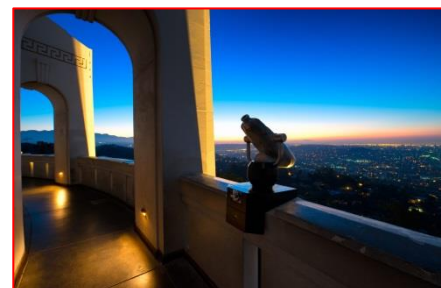

CALIFORNIA ASTRONOMICA

15 giorni / 14 notti

Voli Intercontinentali dai principali aeroporti italiani e noleggio auto categoria compact inclusi.

Pernottamento in strutture di categoria standard. Assistenza Alidays 24h/24h - 7gg/7

FLY&DRIVE "California astronomica"

SAN FRANCISCO 3 notti
SAN LUIS OBISPO 1 notte
LOS ANGELES 3 notti
SAN DIEGO 2 notti
BIG BEAR LAKE 1 notte
DEATH VALLEY NATIONAL PARK 1 notte
BISHOP 1 notte
YOSEMITE NATIONAL PARK 1 notte
SAN FRANCISCO 1 notte

Noleggio auto
Pernottamento in strutture di categoria standard

Quote a partire da € 2.055 per persona

La quota non comprende: Tasse aeroportuali (circa € 335 per persona), spese gestione pratica ed assicurazione medico bagaglio €70,00 per persona e tutto quanto non espressamente indicato.